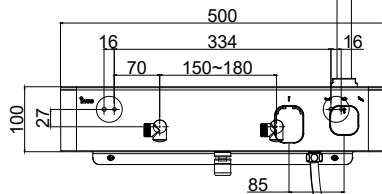

S-1046HRS

품목코드 : 46shs1046hrs

선반형 레인샤워 (HAND_SPRAY + RAIN_HEAD + SPOUT)

inus

F.L