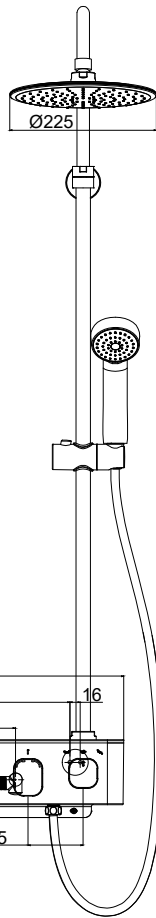

S-1046HRS

품목코드 : 46shs1046hrs

선반형 레인샤워 (HAND_SPRAY + RAIN_HEAD + SPOUT)

inus

F.L