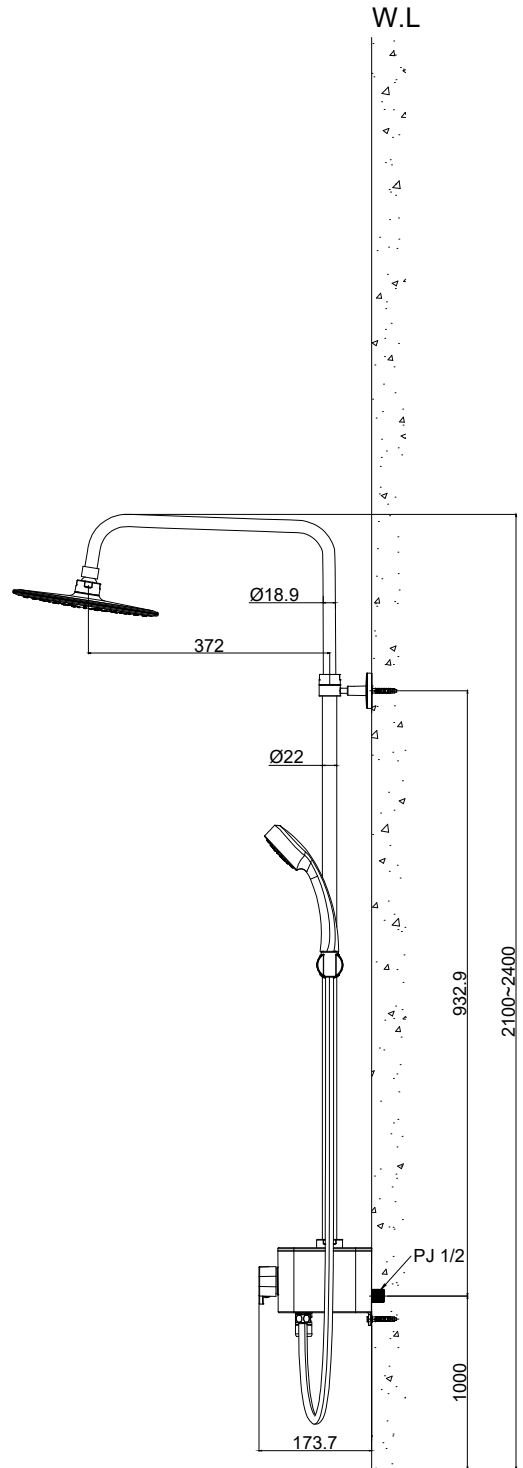

S-1046HRS

품목코드 : 46shs1046hrs

선반형 레인샤워 (HAND_SPRAY + RAIN_HEAD + SPOUT)

inus

F.L